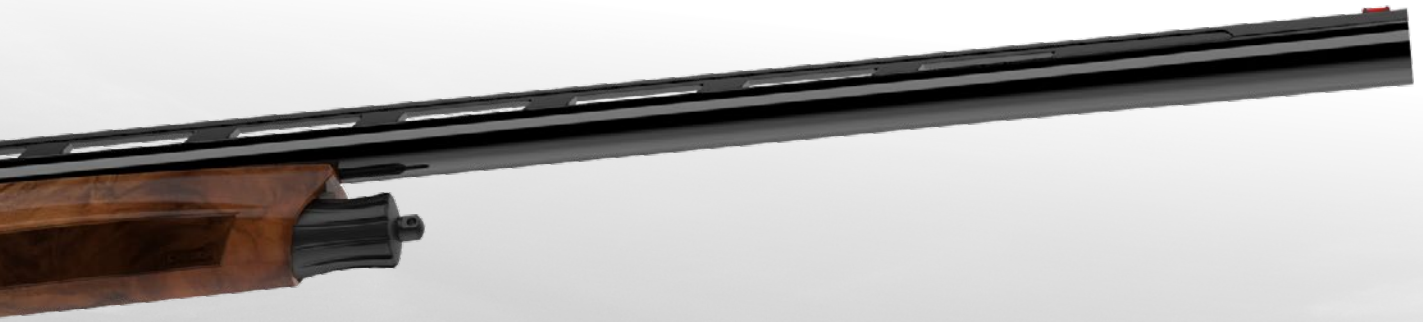

**COMFORT
RECOIL**